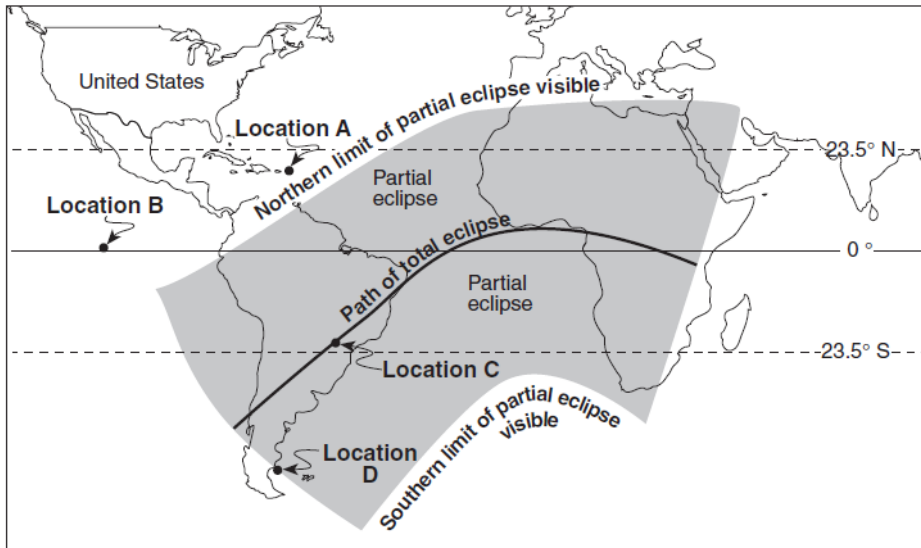

Boring Diagram Explanation

(Not drawn to scale)

Key	
	Umbra
	Penumbra

Solar Eclipse May 20, 1947

(Not drawn to scale)