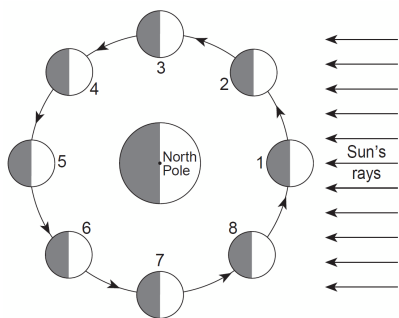

Boring Diagram Explanation

(Not drawn to scale)

Key	
	Umbra
	Penumbra

Solar Eclipse May 20, 1947

(Not drawn to scale)