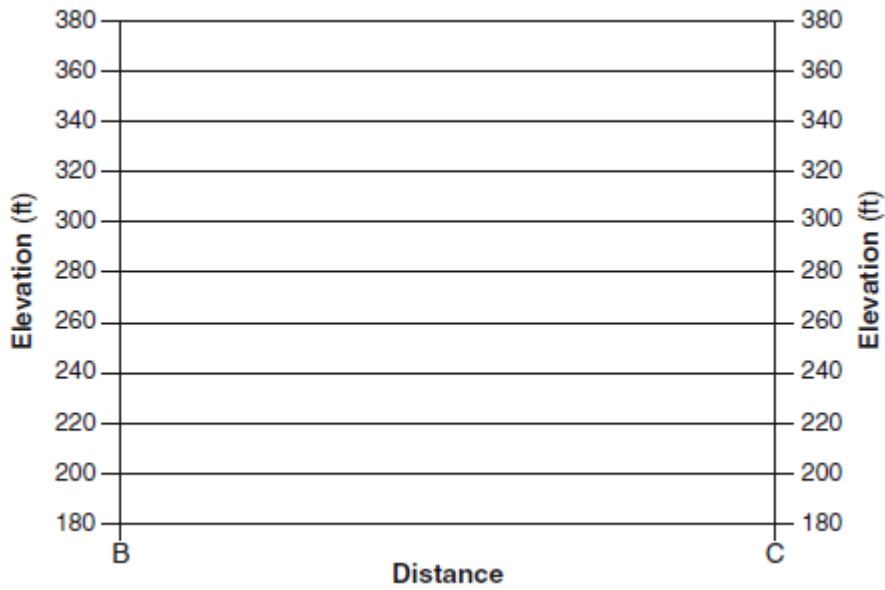

Boring Diagram Explanation

Contour interval = 20 ft