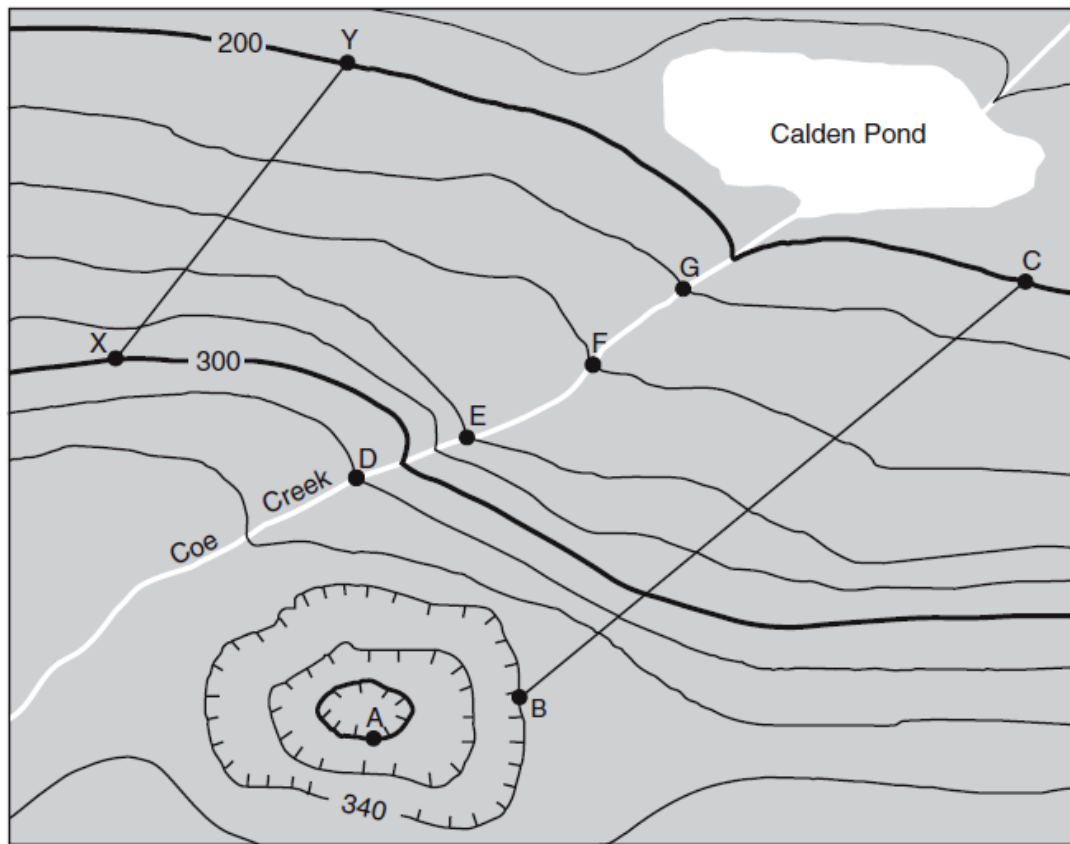

Boring Diagram Explanation

Contour interval = 20 ft