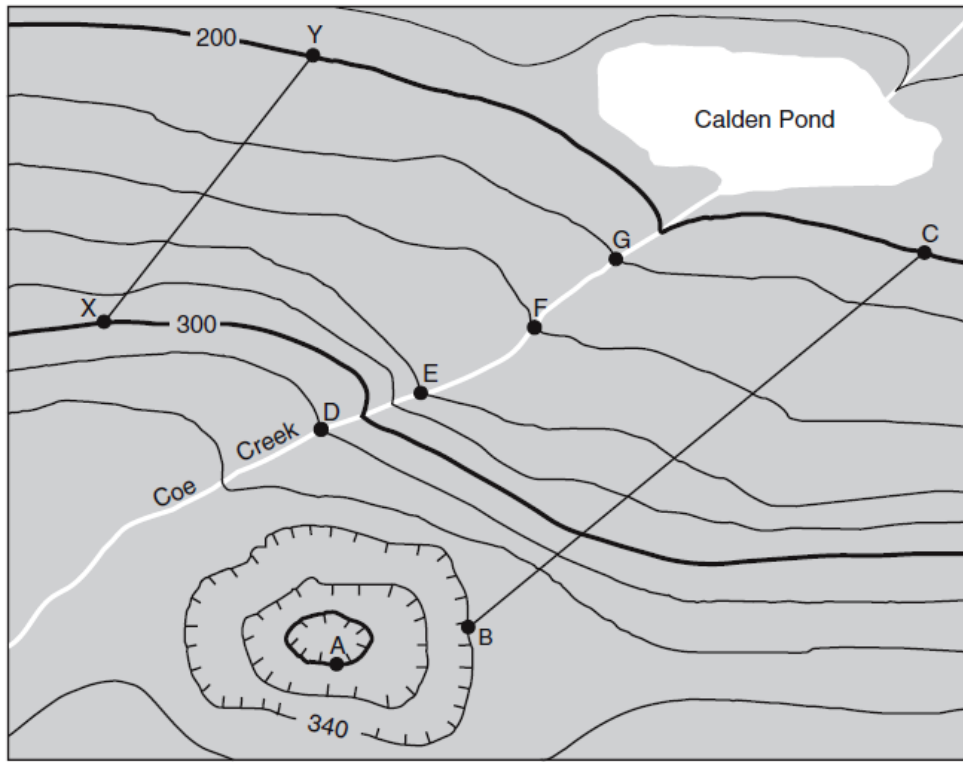

Boring Diagram Explanation

Contour interval = 20 ft

Key	
	Depression contour line